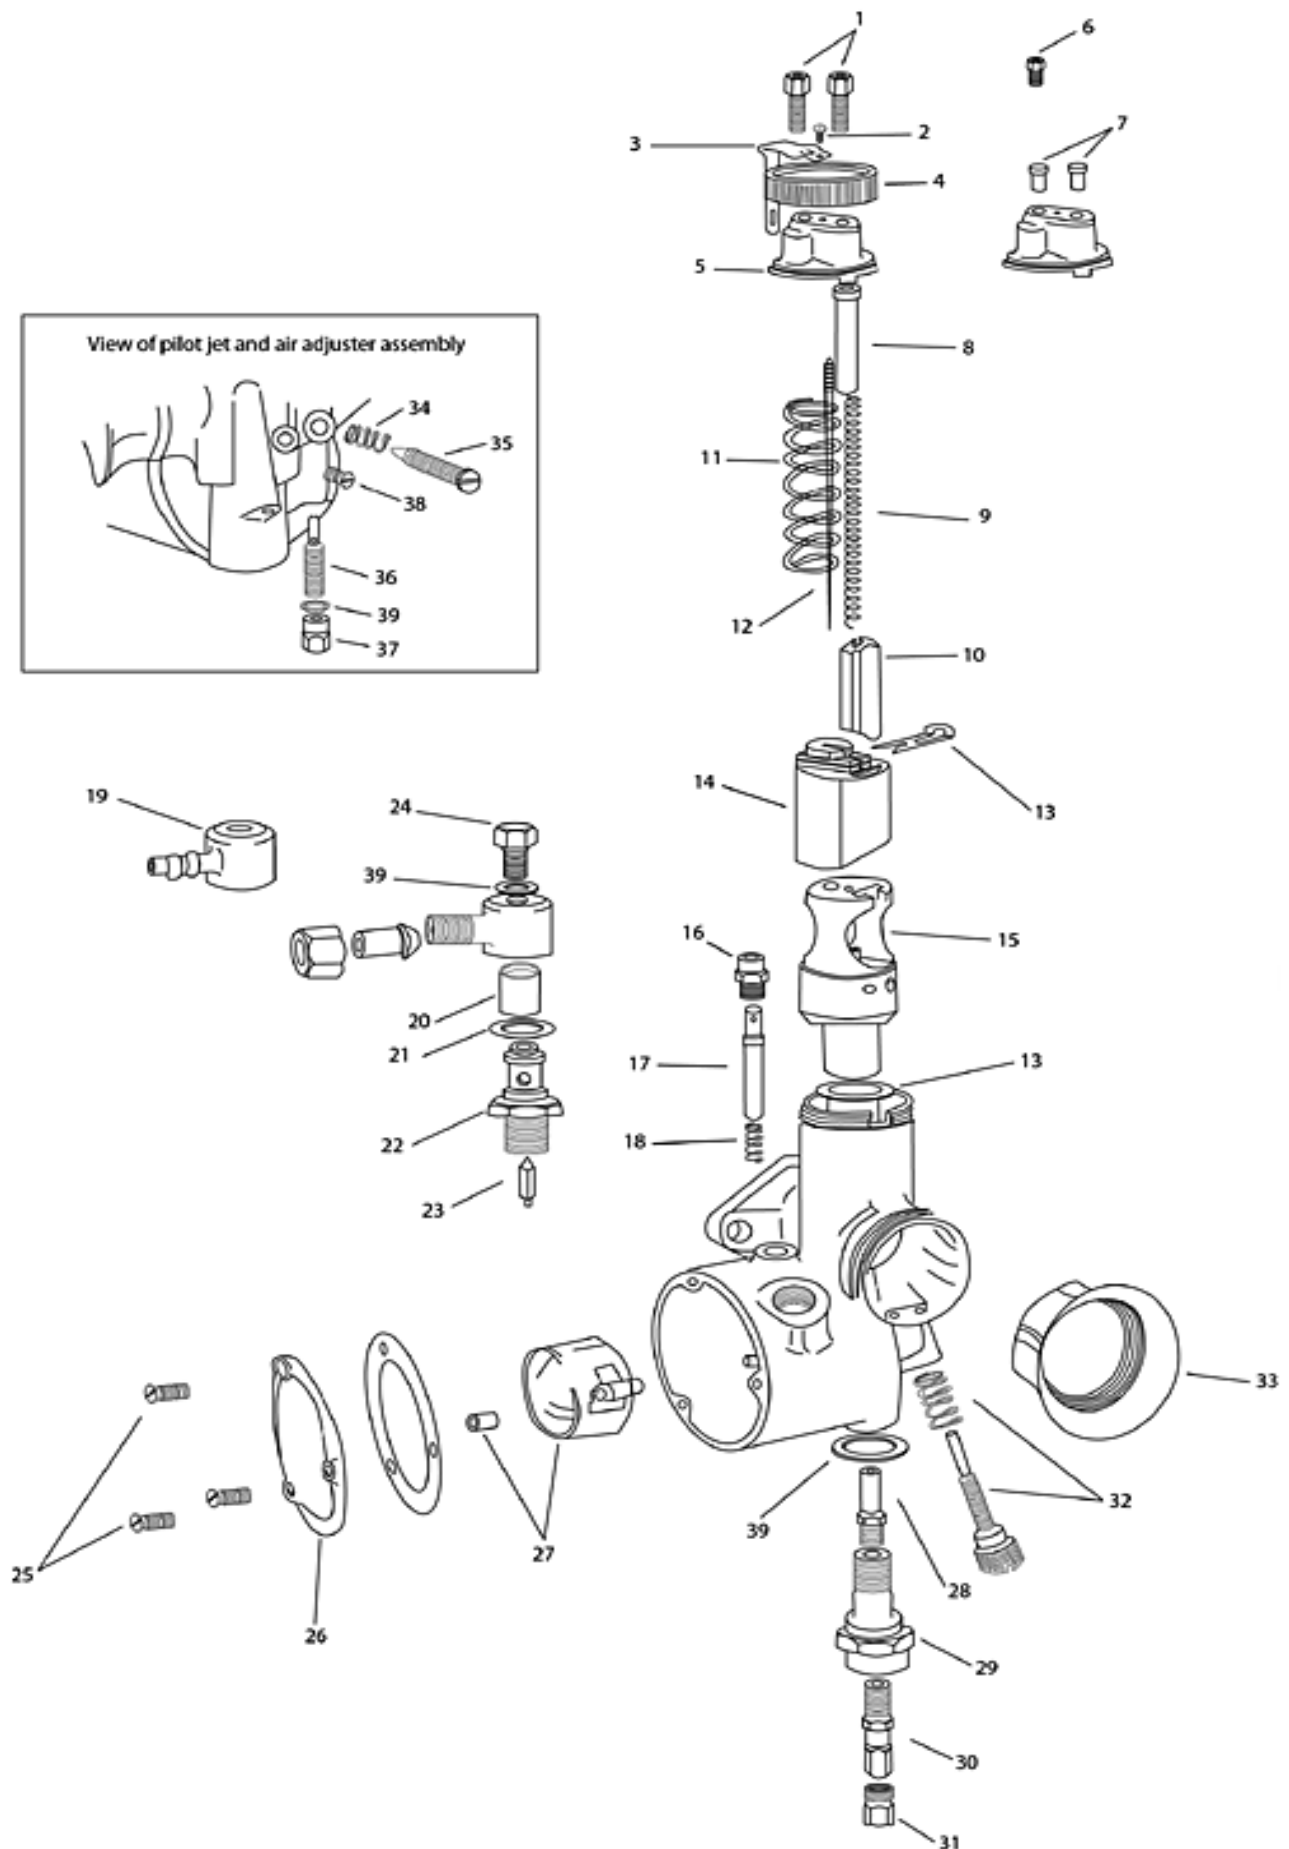

## 376 & 389 Series Monobloc Carburettor Spare Parts Details

Illustration Number	Illustration Component	376 Series	Part Number	389 Series	Part Number
1	Cable Adjuster	4/035	90001	4/035	90001
2	Cap Spring Screw	4/241	91508	4/241	91508
3	Cap Spring	4/235	91506	29/201	
4	Top Cap Ring	376/065	91509	389/065	91510
5	Mixing Chamber Top (standard)	376/064		389/064	
6	Plug Screw	4/137A	90092	4/137A	90092
7	Cable Ferrule	6/132A	90105	6/132A	90105
8	Air Valve Guide	6/047	91527	29/057	91528
9	Air Valve Spring	4/046	91526	4/046	91526
10	Air Valve	376/062	91524	389/062	91525
11	Throttle Slide Spring	376/061	91515	389/061	91516
12	Throttle Needle & Clip	376/063-4/230	91518	389/063-4/230	91519
13	Needle Clip	4/230	91517	4/230	91517
14	Throttle Valve No 3	376/060/3	91511	389/060/3	91513
14	Throttle Valve No 3.5	376/060/3.5	91512	389/060/3.5	91514
15	Jet Block	376/55/56/57		389/55/56/57	
16	Tickler Nut	343/011		343/011	
17	Tickler Pin	376/086		376/086	
18	Tickler Spring	376/087		376/087	
19	Single Metal Banjo	376/097	90220	376/097	90220
19	Twin Banjo 55 Deg	376/410	90338	376/410	90338
19	Twin Banjo 150 Deg	376/139	90331	376/139	90331
19	Twin Banjo 180 Deg	376/419	90707	367/419	90707
20	Brass Filter	376/093B	90215	376/093B	90215
21	Banjo Washer	14/175	90112	14/175	90112
22	Needle Seating	376/088		376/088	
23	Float Needle	622/197	90406	622/197	90406
24	Banjo Bolt	376/091	91531	376/091	91531
25	Float Chamber Screw Kit	376/079	91529	376/079	91529
26	Float Chamber Cover	376/077		376/077	
27	Float & Spindle Bush Kit	376/083-376/094	91530	376/083-376/094	91530
28	Needle Jet 4 Stroke 105	376/072-105	91520	376/072-105	91520
28	Needle Jet 4 Stroke 106	376/072-106	91521	376/072-106	91521
28	Needle Jet 4 Stroke 107	376/072-107	91522	376/072-107	91522
28	Needle Jet 4 Stroke 108	376/072-108	91523	376/072-108	91523
29	Main Jet Holder (standard)	376/073		376/073	
30	Main Jet, See Main Jet Chart	376/100		376/100	