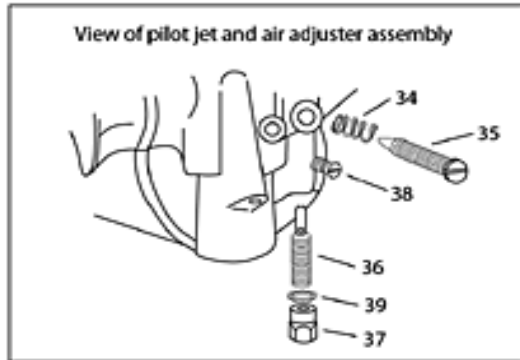

## 376 & 389 Series Monobloc Carburettor Spare Parts Details

Illustration Number	Illustration Component	376 Series	Part Number	389 Series	Part Number
1	Cable Adjuster	4/035	90001	4/035	90001
2	Cap Spring Screw	4/241	91508	4/241	91508
3	Cap Spring	4/235	91506	29/201	
4	Top Cap Ring	376/065	91509	389/065	91510
5	Mixing Chamber Top (standard)	376/064		389/064	
6	Plug Screw	4/137A	90092	4/137A	90092
7	Cable Ferrule	6/132A	90105	6/132A	90105
8	Air Valve Guide	6/047	91527	29/057	91528
9	Air Valve Spring	4/046	91526	4/046	91526
10	Air Valve	376/062	91524	389/062	91525
11	Throttle Slide Spring	376/061	91515	389/061	91516
12	Throttle Needle & Clip	376/063-4/230	91518	389/063-4/230	91519
13	Needle Clip	4/230	91517	4/230	91517
14	Throttle Valve No 3	376/060/3	91511	389/060/3	91513
14	Throttle Valve No 3.5	376/060/3.5	91512	389/060/3.5	91514
15	Jet Block	376/55/56/57		389/55/56/57	
16	Tickler Nut	343/011		343/011	
17	Tickler Pin	376/086		376/086	
18	Tickler Spring	376/087		376/087	
19	Single Metal Banjo	376/097	90220	376/097	90220
19	Twin Banjo 55 Deg	376/410	90338	376/410	90338
19	Twin Banjo 150 Deg	376/139	90331	376/139	90331
19	Twin Banjo 180 Deg	376/419	90707	367/419	90707
20	Brass Filter	376/093B	90215	376/093B	90215
21	Banjo Washer	14/175	90112	14/175	90112
22	Needle Seating	376/088		376/088	
23	Float Needle	622/197	90406	622/197	90406
24	Banjo Bolt	376/091	91531	376/091	91531
25	Float Chamber Screw Kit	376/079	91529	376/079	91529
26	Float Chamber Cover	376/077		376/077	
27	Float & Spindle Bush Kit	376/083-376/094	91530	376/083-376/094	91530
28	Needle Jet 4 Stroke 105	376/072-105	91520	376/072-105	91520
28	Needle Jet 4 Stroke 106	376/072-106	91521	376/072-106	91521
28	Needle Jet 4 Stroke 107	376/072-107	91522	376/072-107	91522
28	Needle Jet 4 Stroke 108	376/072-108	91523	376/072-108	91523
29	Main Jet Holder (standard)	376/073		376/073	
30	Main Jet, See Main Jet Chart	376/100		376/100	