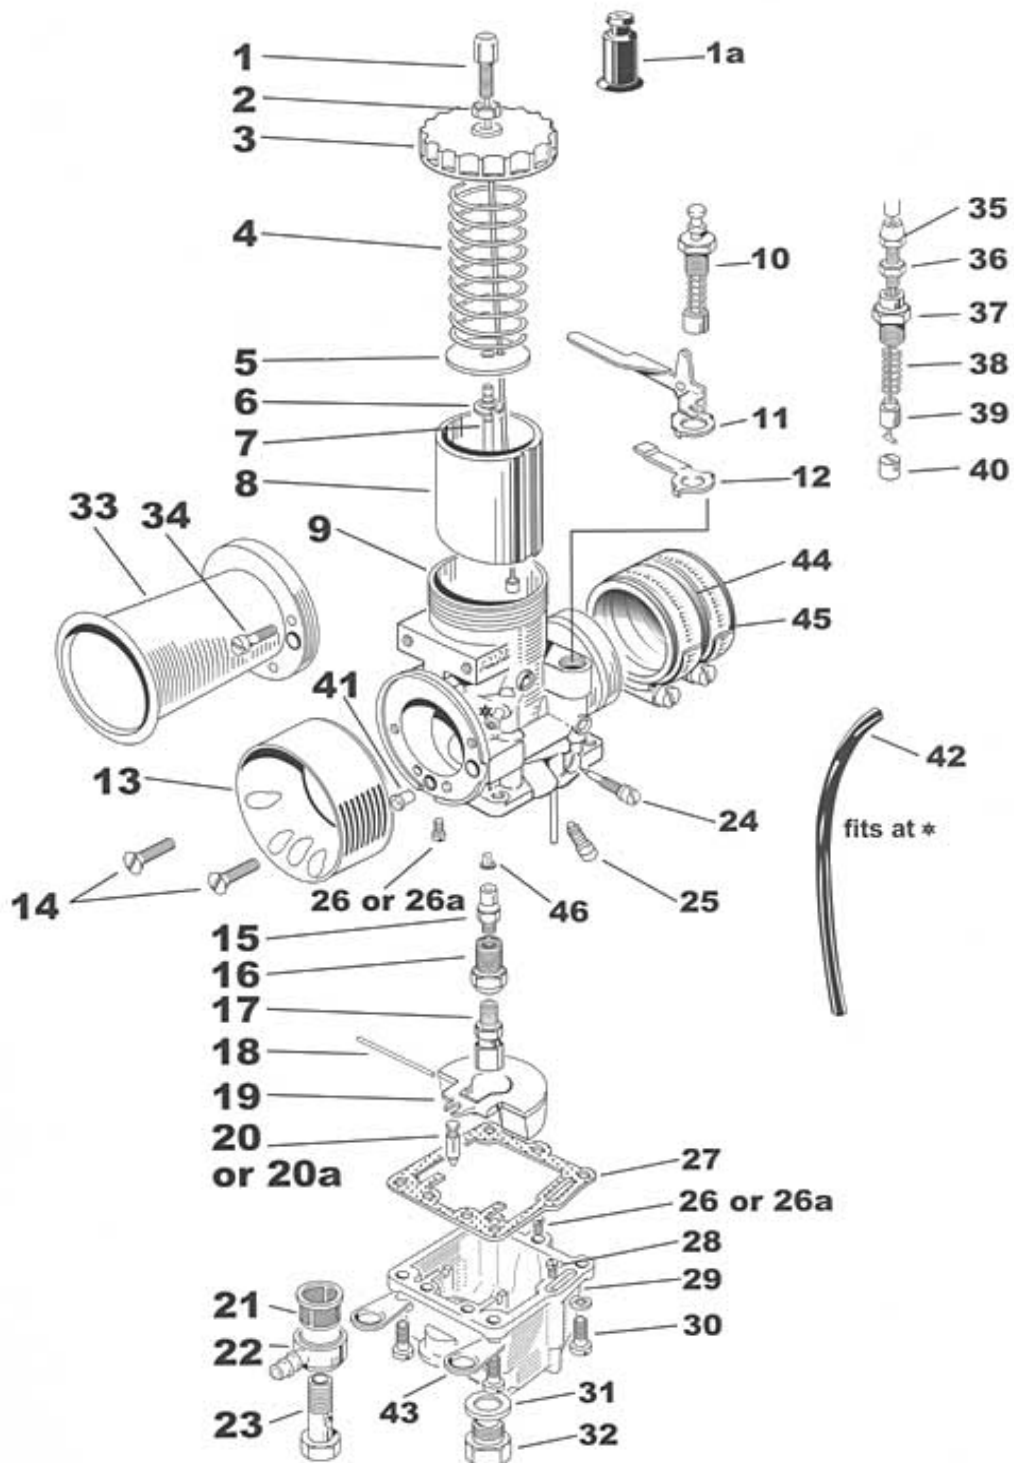

MK II Concentric 2000, 2600 & 2900 Series Carburettor Details

Amal Concentric MK II 2000, 2600 & 2900 Series Carburettor

Illustration Number	Illustration Component	2000 Series	Part Number	2600 Series	Part Number	2900 Series	Part Number
1	Cable Adjuster	4/035	90001	4/035	90001	4/035	90001
1a	Throttle Cable Adjustable Sheath	316/083	90165	316/083	90165	316/083	90165
2	Cable Adjuster Locknut	5/077	90102	5/077	90102	5/077	90102
3	Mixing Chamber Top (standard)	2036/064	90525	2622/064	90546	2928/064	90584
	Not Illustrated - Mixing Chamber Top For Ferrule	2036/120	90529	2622/120	90560	2928/120	90592
4	Throttle Slide Spring	2928/061	90581	2622/061	90543	2928/061	90581
4	Throttle Spring - Extra Strong	2036/075	90527				
5	Needle Retaining Disc	2928/071	90585	2622/071	90552	2928/071	90585
6	Needle Clip	2622/067	90549	2622/067	90549	2622/067	90549
7	Throttle Needle (2 Stroke)	2036/063	90524	2622/063	90545	2928/063	90583
7	Throttle Needle (4 Stroke)	2622/124	90562	2622/124	90562		
7	Throttle Needle (alcohol)	2036/125	90531				
7	Throttle Needle (4 Stroke) 2C3					2928/030	90821
8	Throttle Slide - Zinc	2036/060/2	90517	2622/060/2		2928/060/2	90576
8	Throttle Slide - Zinc	2036/060/2.5	90518	2622/060/2.5	90539	2928/060/2.5	90577
8	Throttle Slide - Zinc	2036/060/3	90519	2622/060/3	90540	2928/060/3	90578
8	Throttle Slide - Zinc	2036/060/3.5	90520	2622/060/3.5	90541	2928/060/3.5	90579
8	Throttle Slide - Zinc	2036/060/4	90521	2622/060/4	90542	2928/060/4	90580
9	Carburettor Body Assembly						
10	Cold Start Plunger Assembly Lever	2622/079	90555	2622/079	90555	262/079	90555
11	Cold Start Lever & Bracket Assembly	2622/075	90554	2622/075	90554	2622/079	90554
12	Cold Start Click Spring	2622/087	90730	2622/087	90730	2622/087	90730
13	Air Intake Adapter						
14	Air Intake Adapter Securing Screws	2622/073	90553	2622/073	90553	2622/073	90553