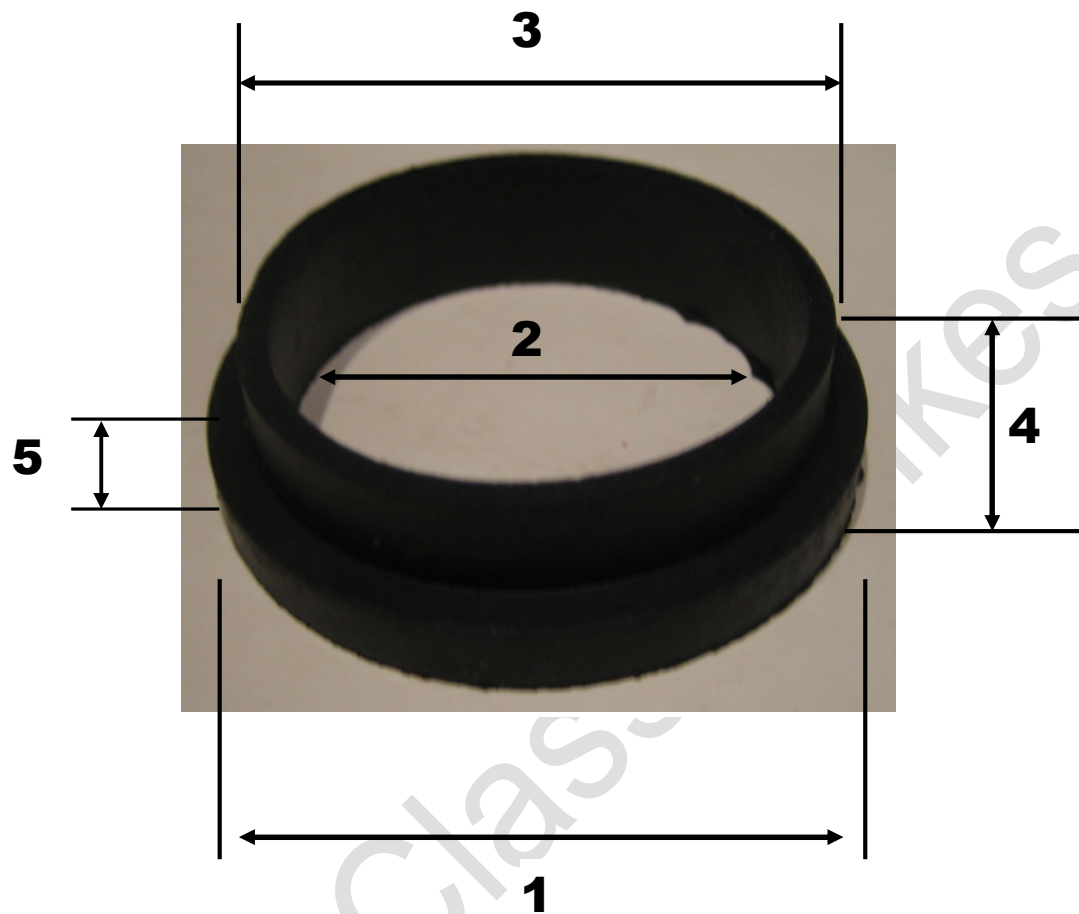

The dimensions for the Headlight Rubber Mounts:

Dimensions for the Headlight Rubber Mounts, Part Number: **G137**

**Key: G137**

- 1 Outside Diameter - 46mm**
- 2 Inside Diameter - 36mm**
- 3 Inner Step - 40mm**
- 4 Overall Depth - 9mm**
- 5 Depth Of Outer Lip - 4.5mm**

Dimensions for the Headlight Rubber Mounts, Part Number: **G137A**

**Key: G137A**

- 1 Outside Diameter – 54mm**
- 2 Inside Diameter – 42mm**
- 3 Inner Step – 46.5mm**
- 4 Overall Depth – 12.5mm**
- 5 Depth Of Outer Lip – 5.0mm**