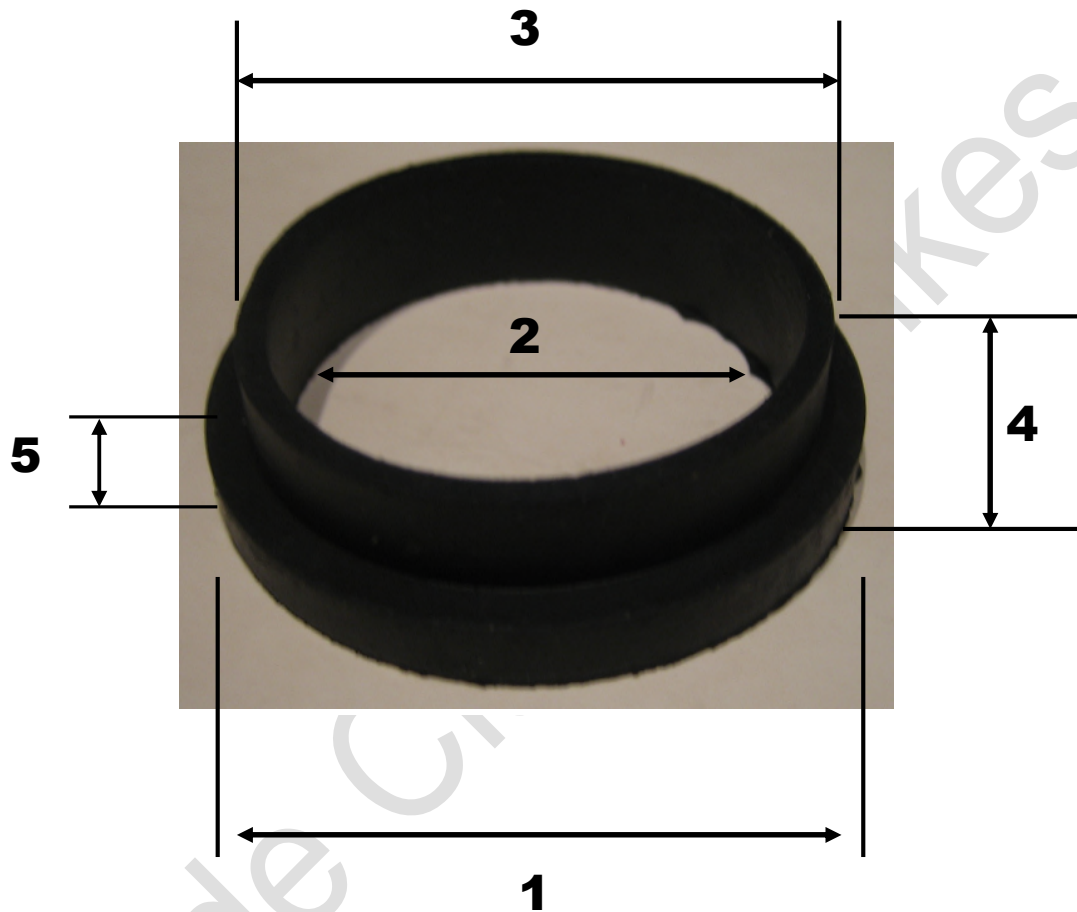

The dimensions for the Headlight Rubber Mounts:

Dimensions for the Headlight Rubber Mounts, Part Number: **G137**

**Key: G137**

- 1 Outside Diameter - 46mm**
- 2 Inside Diameter - 36mm**
- 3 Inner Step - 40mm**
- 4 Overall Depth - 9mm**
- 5 Depth Of Outer Lip - 4.5mm**

Dimensions for the Headlight Rubber Mounts, Part Number: **G137A**

**Key: G137A**

- 1 Outside Diameter – 54mm**
- 2 Inside Diameter – 42mm**
- 3 Inner Step – 46.5mm**
- 4 Overall Depth – 12.5mm**
- 5 Depth Of Outer Lip – 5.0mm**